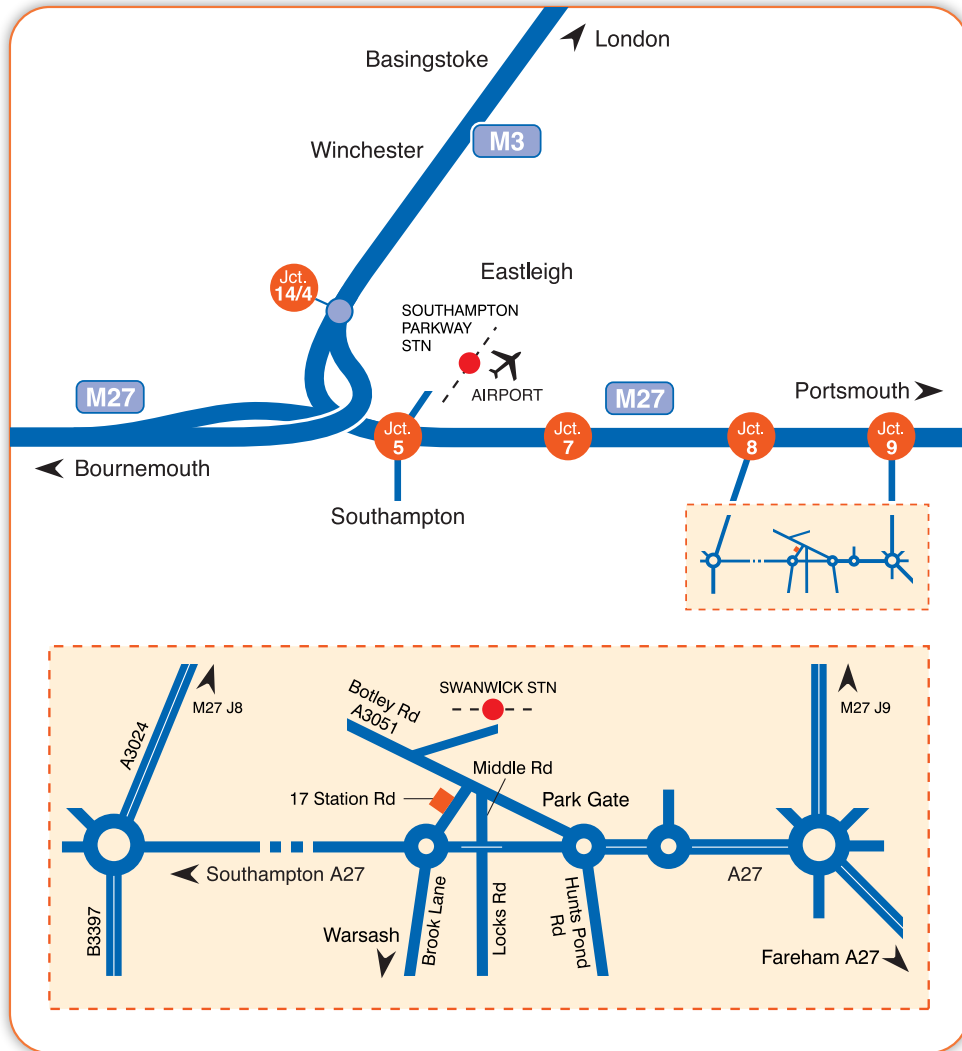

Directions

to Four Winds Guest House,
17 Station Road, Park Gate, Southampton, Hampshire, SO31 7GJ
Tel: 01489 584433

For further information

Call 01489 584433

By Road - From the West

Exit the M27 at Junction 8, taking 3rd exit towards the A27. Stay in the nearside lane approaching Windhover roundabout. Take the 1st exit onto the A27 towards Fareham. Continue for 2.5 miles (crossing the River Hamble at Swanwick Marina). Carry straight on for approximately 1 mile until you reach a roundabout (an Esso garage is on the opposite corner). At the roundabout turn left into Station Road. Four Winds is halfway down on the left hand side. Off road parking is available in front of the guest house.

From the East

Exit the M27 at junction 9, turning left at the end of the sliproad towards Segensworth roundabout on the A27. Stay in the offside lane approaching this roundabout and take the westbound A27 exit towards Park Gate (and Warsash). Continue on the A27 over two roundabouts. At the 3rd roundabout (an Esso garage is on the left) turn right into Station Road. Four Winds is halfway down on the left hand side. Off road parking is available in front of the guest house.

From Four Winds to Warsash Maritime Academy (SO31 9LZ)

Go along Station Road to the roundabout (Esso garage). Go straight across, taking the 2nd exit into Brook Lane, signposted Locks Heath Shopping Centre. At the next roundabout take the 3rd exit, continuing along Brook Lane until another roundabout (by the Ferryman pub). Take the 2nd exit, straight ahead, into Newton Road. Carry straight on and Warsash Maritime Academy is on your right.

By rail

Swanwick train station (5 minutes walk) - a local network between Southampton and Portsmouth. From the station walk up the road to your right. At the top turn left along Botley Road (opposite The Village Inn pub). Cross over towards the pub and Station Road is the second road on the right.